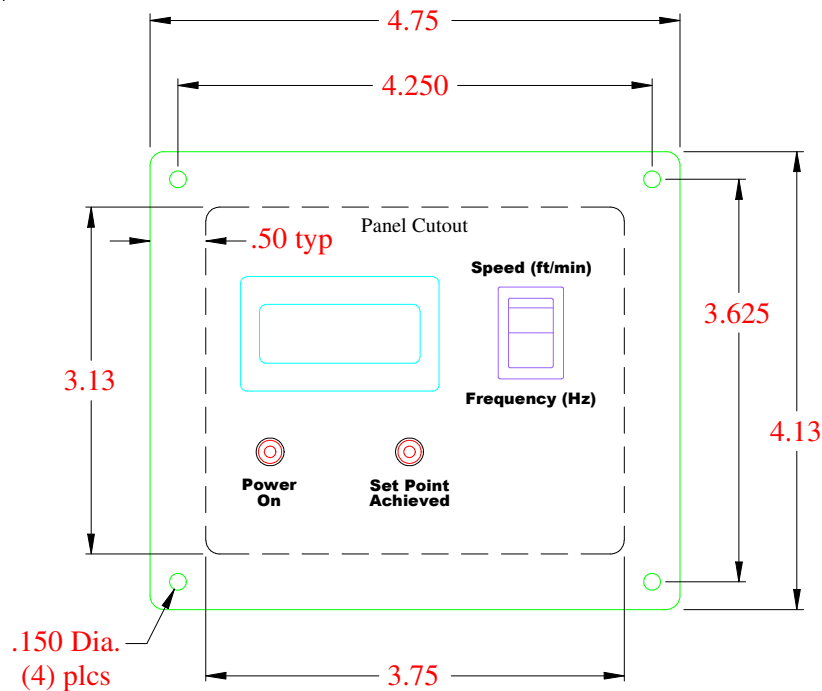

## Display Plate Assembly

for the Active Tuning Amplitude Controller

By **TS ENGINEERING, INC.**

- Panel Assembly Includes the following:  
Mounting Plate, LCD Display,  
Frequency/Speed Switch, (2) Red LED's,  
and connection Harness
- Panel Finish: Black with White Text
- Panel mounts with #6-32 screws

### Display Plate Assembly - Panel Mount