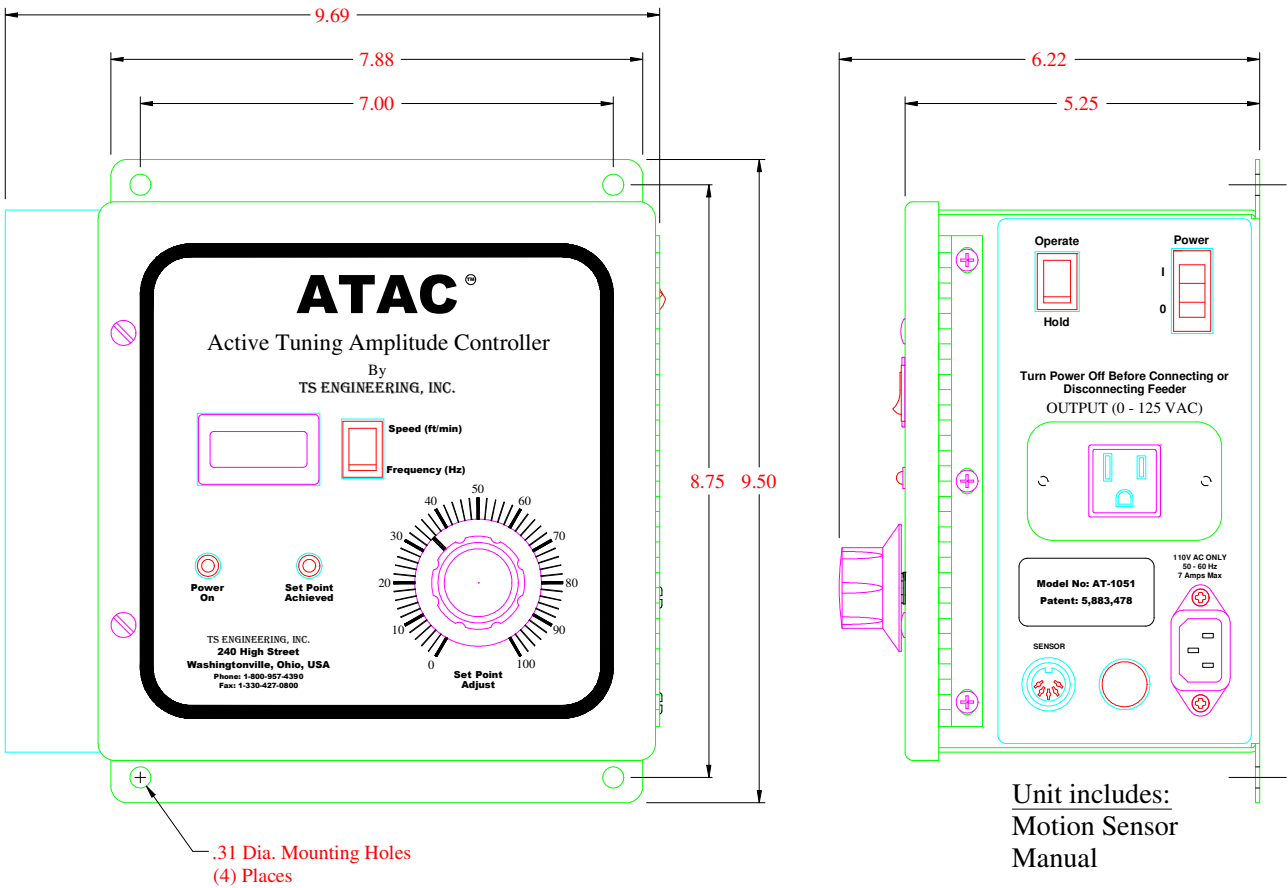

Atac™

Nema Style Assembly

Active Tuning Amplitude Controller

By **TS ENGINEERING, INC.**

AT-1051 Nema Style Assembly

Data Sheet

TS ENGINEERING, INC.
 240 High Street
 Washingtonville, Ohio 44490
 Phone: (800) 957-4390, (330) 427-0125
 Fax: (330) 427-0800
www.tsengineering.com